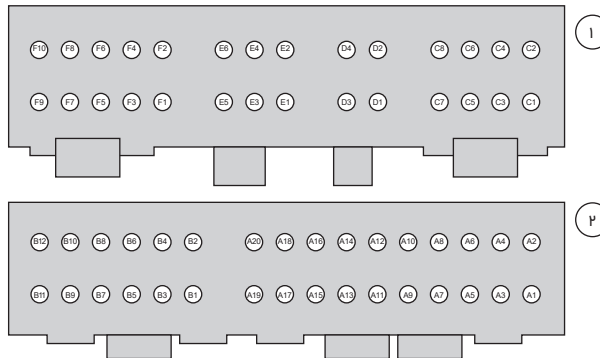

(٢) اتصالات الكتریکی

A10	GND	Ground (packaged audio AUXIN L/AUXIN R)	D2	USB_DP0	USB0 Data cable DP
A11	NC	NC	D3	GND	USB power ground
A12	GND	Earth wire (package video CVBS IN2)	D4	USB_DN0	USB0 data cable DN
A13	NC	NC	E1	USB_5V	USB powered
A14	AV_VIDI_OUT	NC	E2	USB_DP1	USB1 data cable DP
A15	NC	NC	E3	GND	USB power ground
A16	SUB	Subwoofer output (reserved)	E4	USB_DN1	USB1 data cable DN
A17	CVBS3_IN	TV_VID Video input 3	E5	NC	NC
A18	CVBS6_IN	AUX_VID video input 6	E6	NC	NC
A19	MIC-	Microphone head - (reserved)	F1	RXD_TPMS	TX for connection to external disc/tire pressure box
A20	MIC+	Microphone + (reserved)	F2	NC	NC
B1	NC		F3	TXD_TPMS	RX for connection to external disc/tire pressure box
B2	NC		F4	GND	Ground line
B3	NC		F5	IR	IR output (control CMMB)
B4	NC		F6	CAM_CVBS	Reversing video input
B5	NC		F7	CAM12_OUT	Reversing 12V power output
B6	NC		F8	CVBS_GND	Reversing Video Land
B7	NC		F9	PARK_IN	Handbrake detection input
B8	NC		F10	BTWIFI_ANT	Bluetooth / WIFI RF antenna
B9	NC				
B10	NC				
B11	NC				
B12	NC				

(١) اتصالات الكتریکی

سوكت ٦٥ بين

PIN No.	Function definition	Remarks	PIN No.	Function definition	Remarks
A1	AMP_POW	Power amplifier control	C1	GND	Ground line
A2	GND	Earth wire (pack audio RCA_FL/ FR)	C2	BATT_12V	12V power supply
A3	AUXIN_R	Right channel input	C3	NC	
A4	RCA_FL	Front left output	C4	NC	
A5	AUXIN_L	Left channel input	C5	KEY_RST	Reset button
A6	RCA_FR	Front right output	C6	NC	
A7	NC	NC	C7	CAN_TXD	Connection to external protocol box TX
A8	GND	Ground (packaged audio AUXIN L/AUXIN R)	C8	CAN_RXD	Connection to external protocol box RX
A9	NC	NC	D1	USB_5V	USB powered